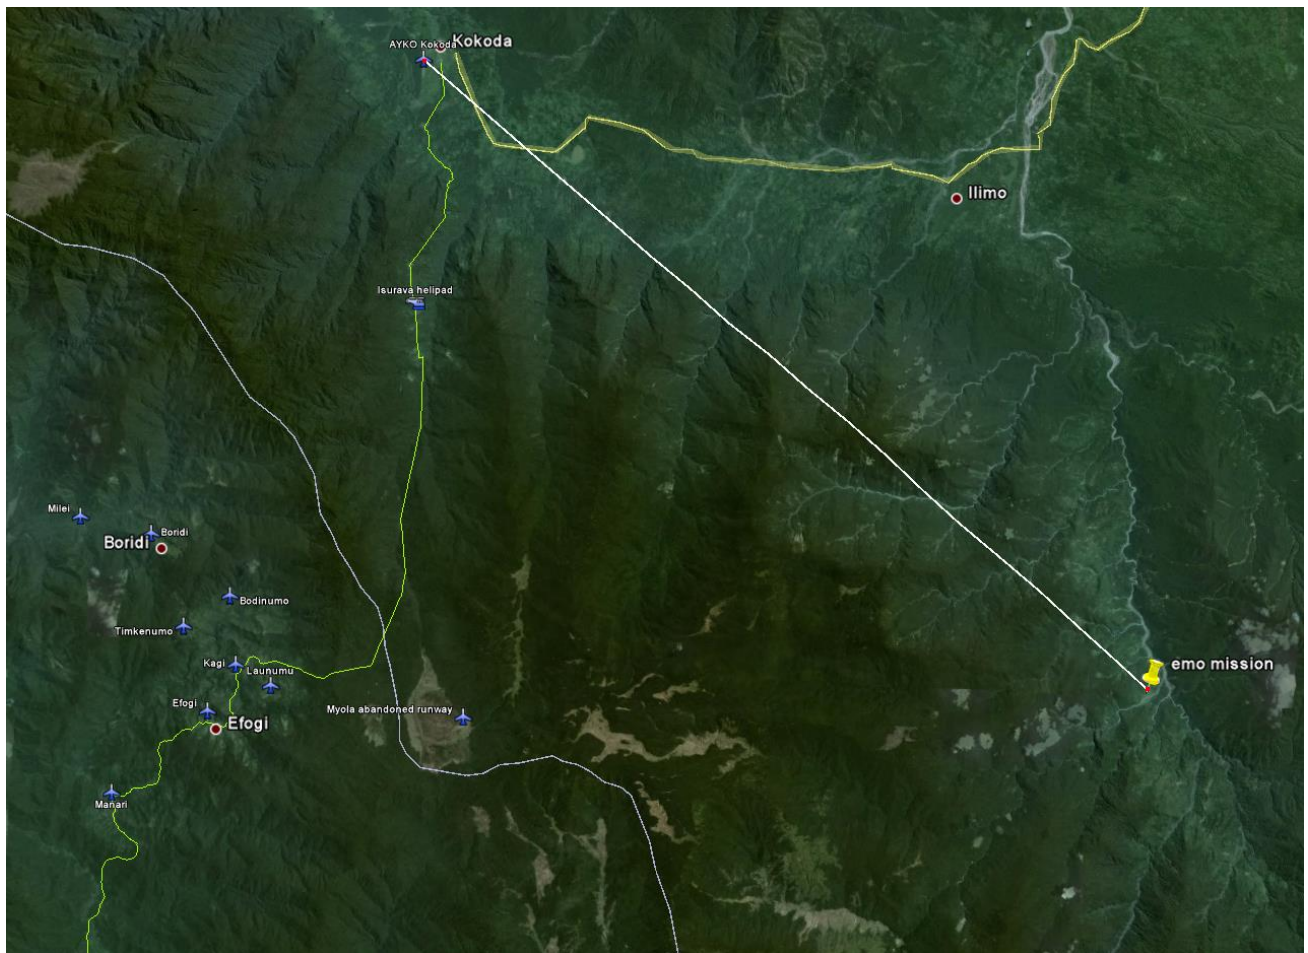

FTX PI AYEO Emo Mission Version 1.0

User Guide October 2014

FSX screenshot

Prepar3D screenshot

Welcome to Emo Mission, located in a very scenic valley of South East PNG.

This project is our way of saying thanks for the support from Orbx customers who have enjoyed our 1st project in the Pacific Islands region.

So on behalf of Tim and Myself, thanks heaps for the support and we hope you enjoy our bonus strip.

Cheers All

How to Find Emo Mission.....

AYEO Emo Mission is located by a river 23nm from Kokoda airport on a heading of 120 degrees magnetic.

Mudmap for reference

When you find the valley follow the river till you see the waterfall on the left, the strip is located adjacent to the next valley on the right, it's an uphill approach with a flat area towards the center. Have a safe flight, and the locals are friendly.